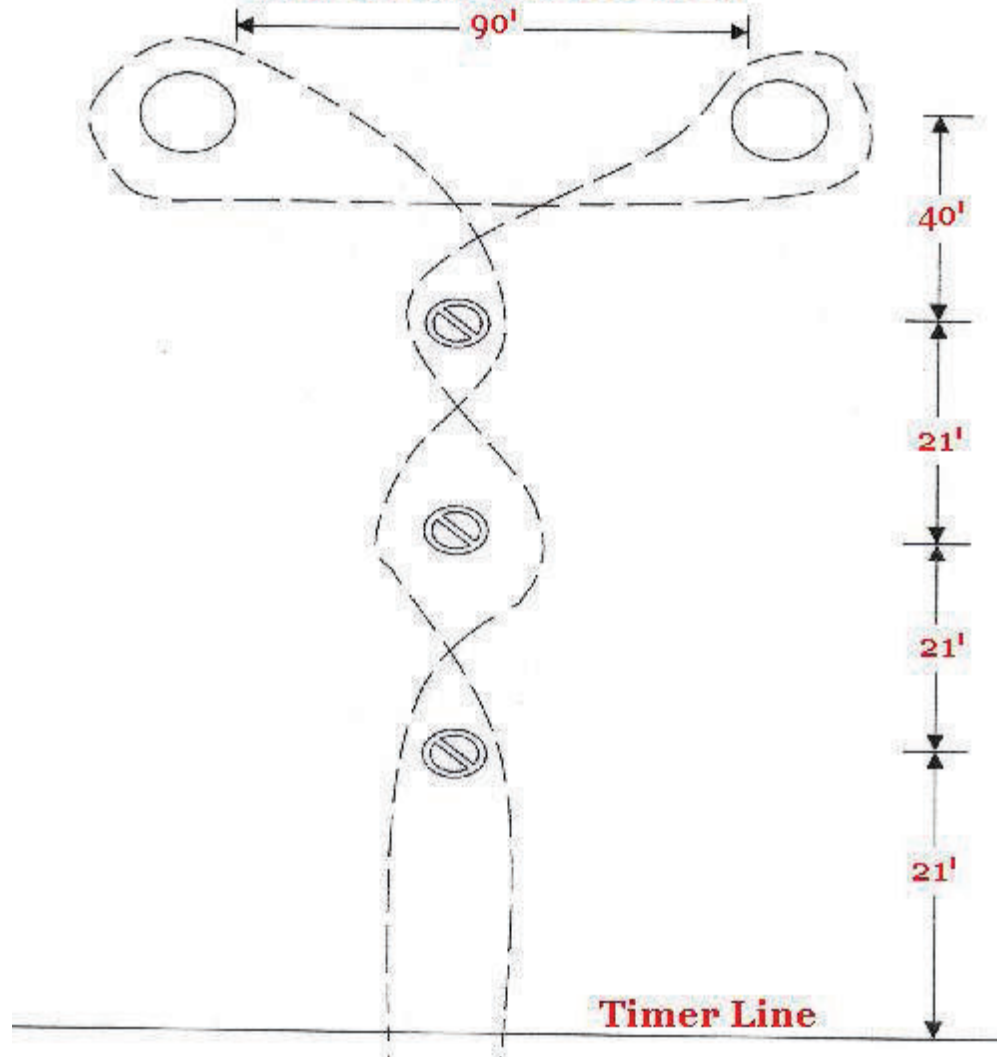

**BIG "T"
Scottsdale Saddle Club**

Key:
○ = Large Barrels ⊗ = Poles

Right or Left Pattern