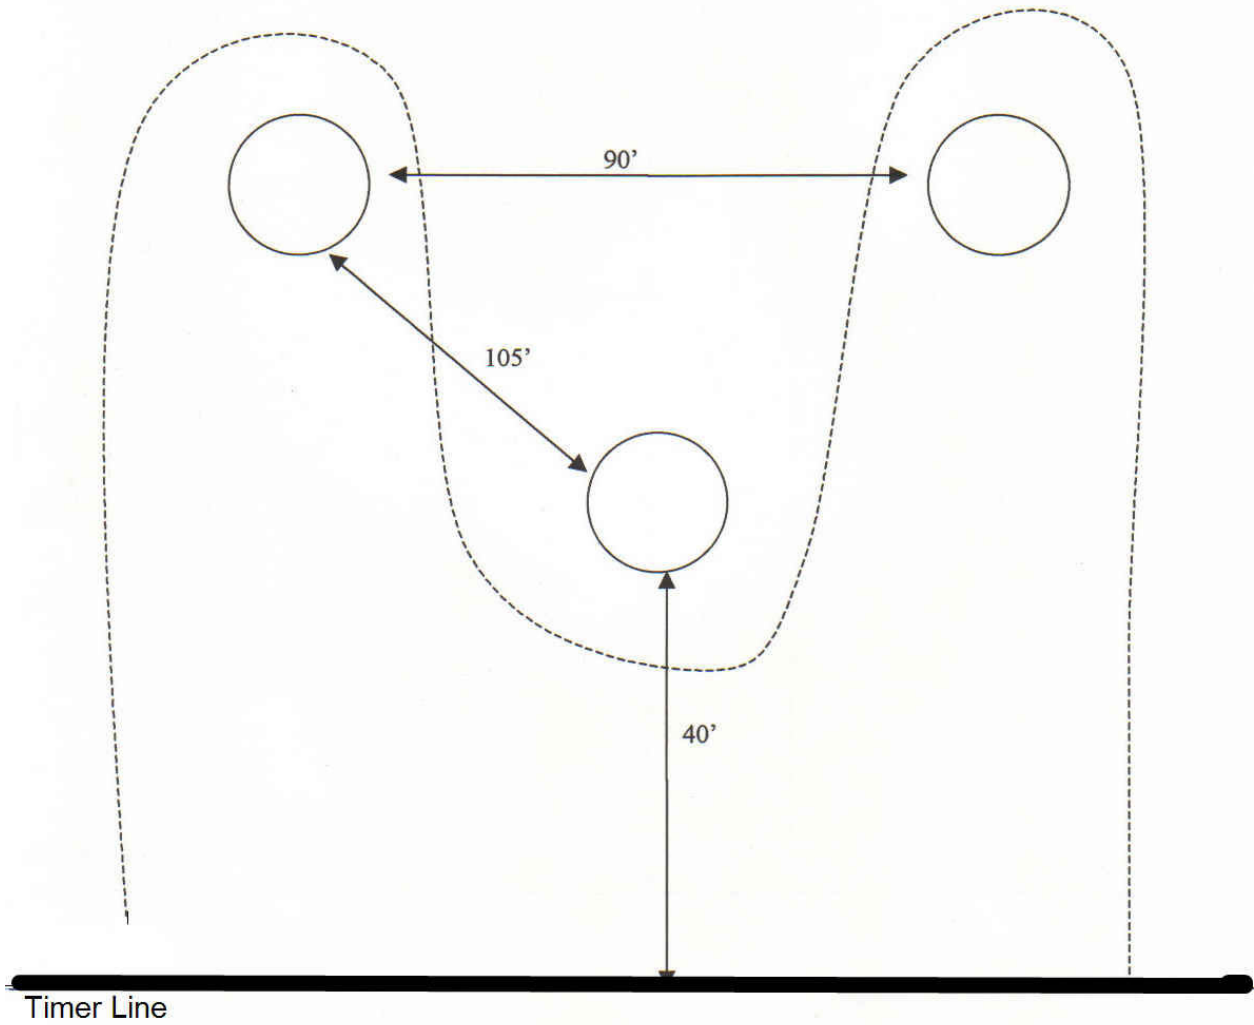

Big "M"

Timer Line

 = Large Barrel

May be run left or Right