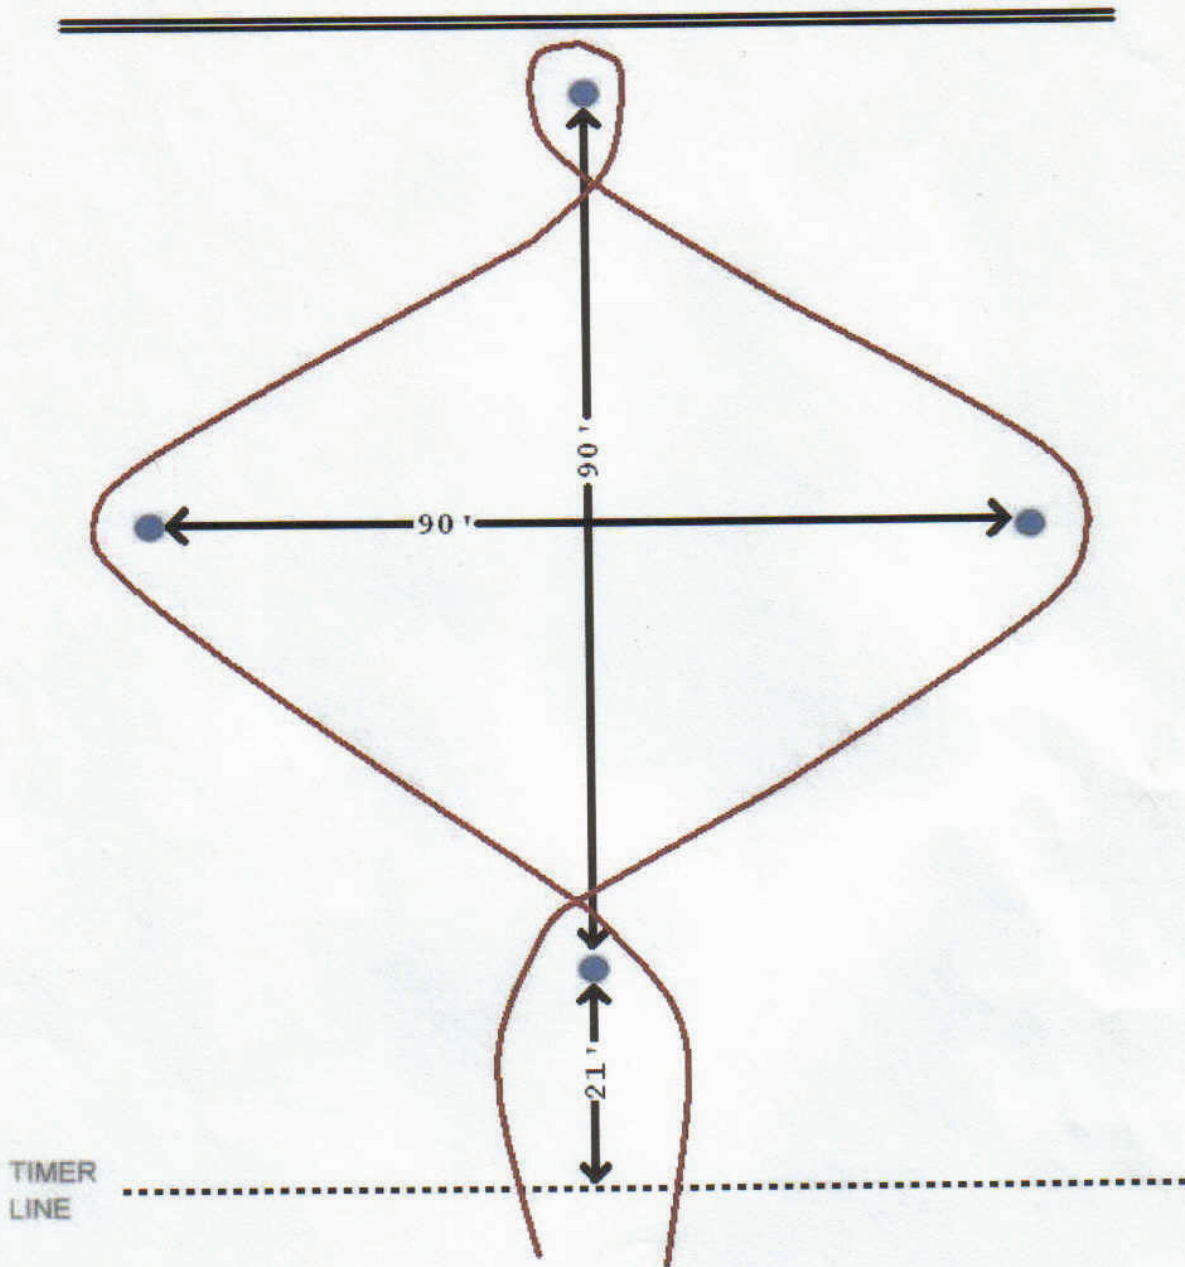

# CAT'S CRADLE

Left or right hand pattern may be used.  
Equipment: 4 large (55 gallon) barrels