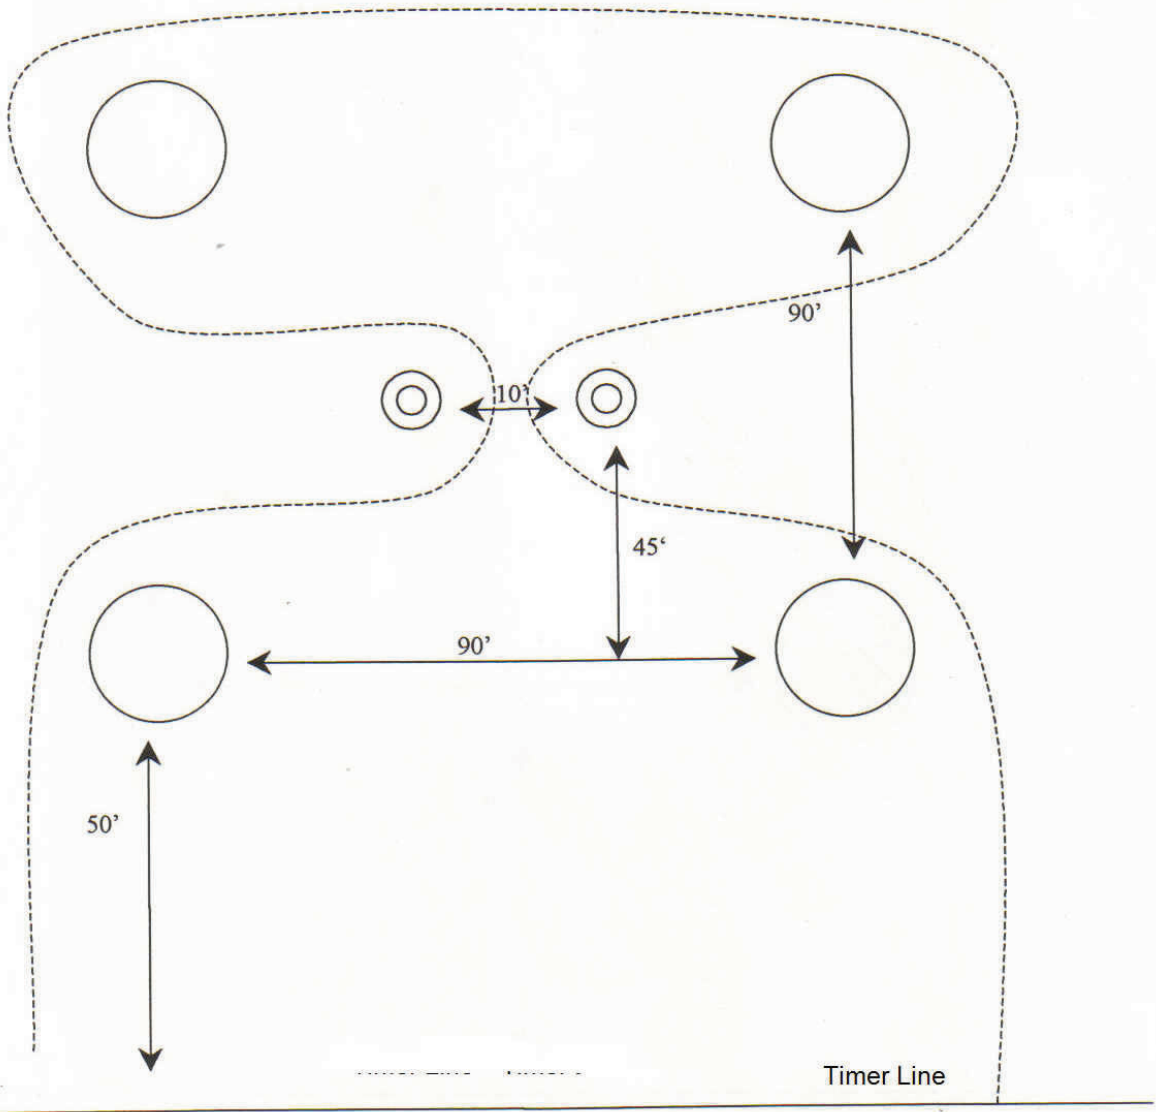

Hour Glass

= Large Barrel

= Pole

May be run left or Right